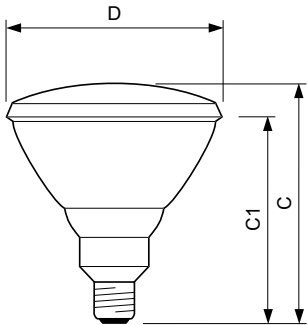

PARTYTONE PAR38 Colour

PARTYTONE 80W E27 240V PAR38 Green 1CT/6

Coloured pressed-glass 121 mm diameter reflector lamp

Product data

General Information	
Cap-Base	E27 [E27]
Operating Position	UNIVERSAL [Any or Universal (U)]
Nominal Lifetime (Nom)	2000 h

Operating and Electrical	
Power (Rated) (Nom)	80 W
Starting Time (Nom)	0.0 s
Voltage (Nom)	240 V

Controls and Dimming	
Dimmable	Yes

Mechanical and Housing	
Bulb Finish	Green

Product Data	
Full product code	871016317216300
Order product name	PARTYTONE 80W E27 240V PAR38 Green 1CT/6
EAN/UPC - Product	8710163172163
Order code	923811145582
Numerator - Quantity Per Pack	1
Numerator - Packs per outer box	6
Material Nr. (12NC)	923811145582
Net Weight (Piece)	0.310 kg
ILCOS Code	IPAR/G-80-240-E27-121

PARTYTONE PAR38 Colour

Dimensional drawing

PAR38COL 80W E27 240V GR

Product	D	C (max)
PARTYTONE 80W E27 240V PAR38 Green 1CT/6	122.5 mm	137 mm